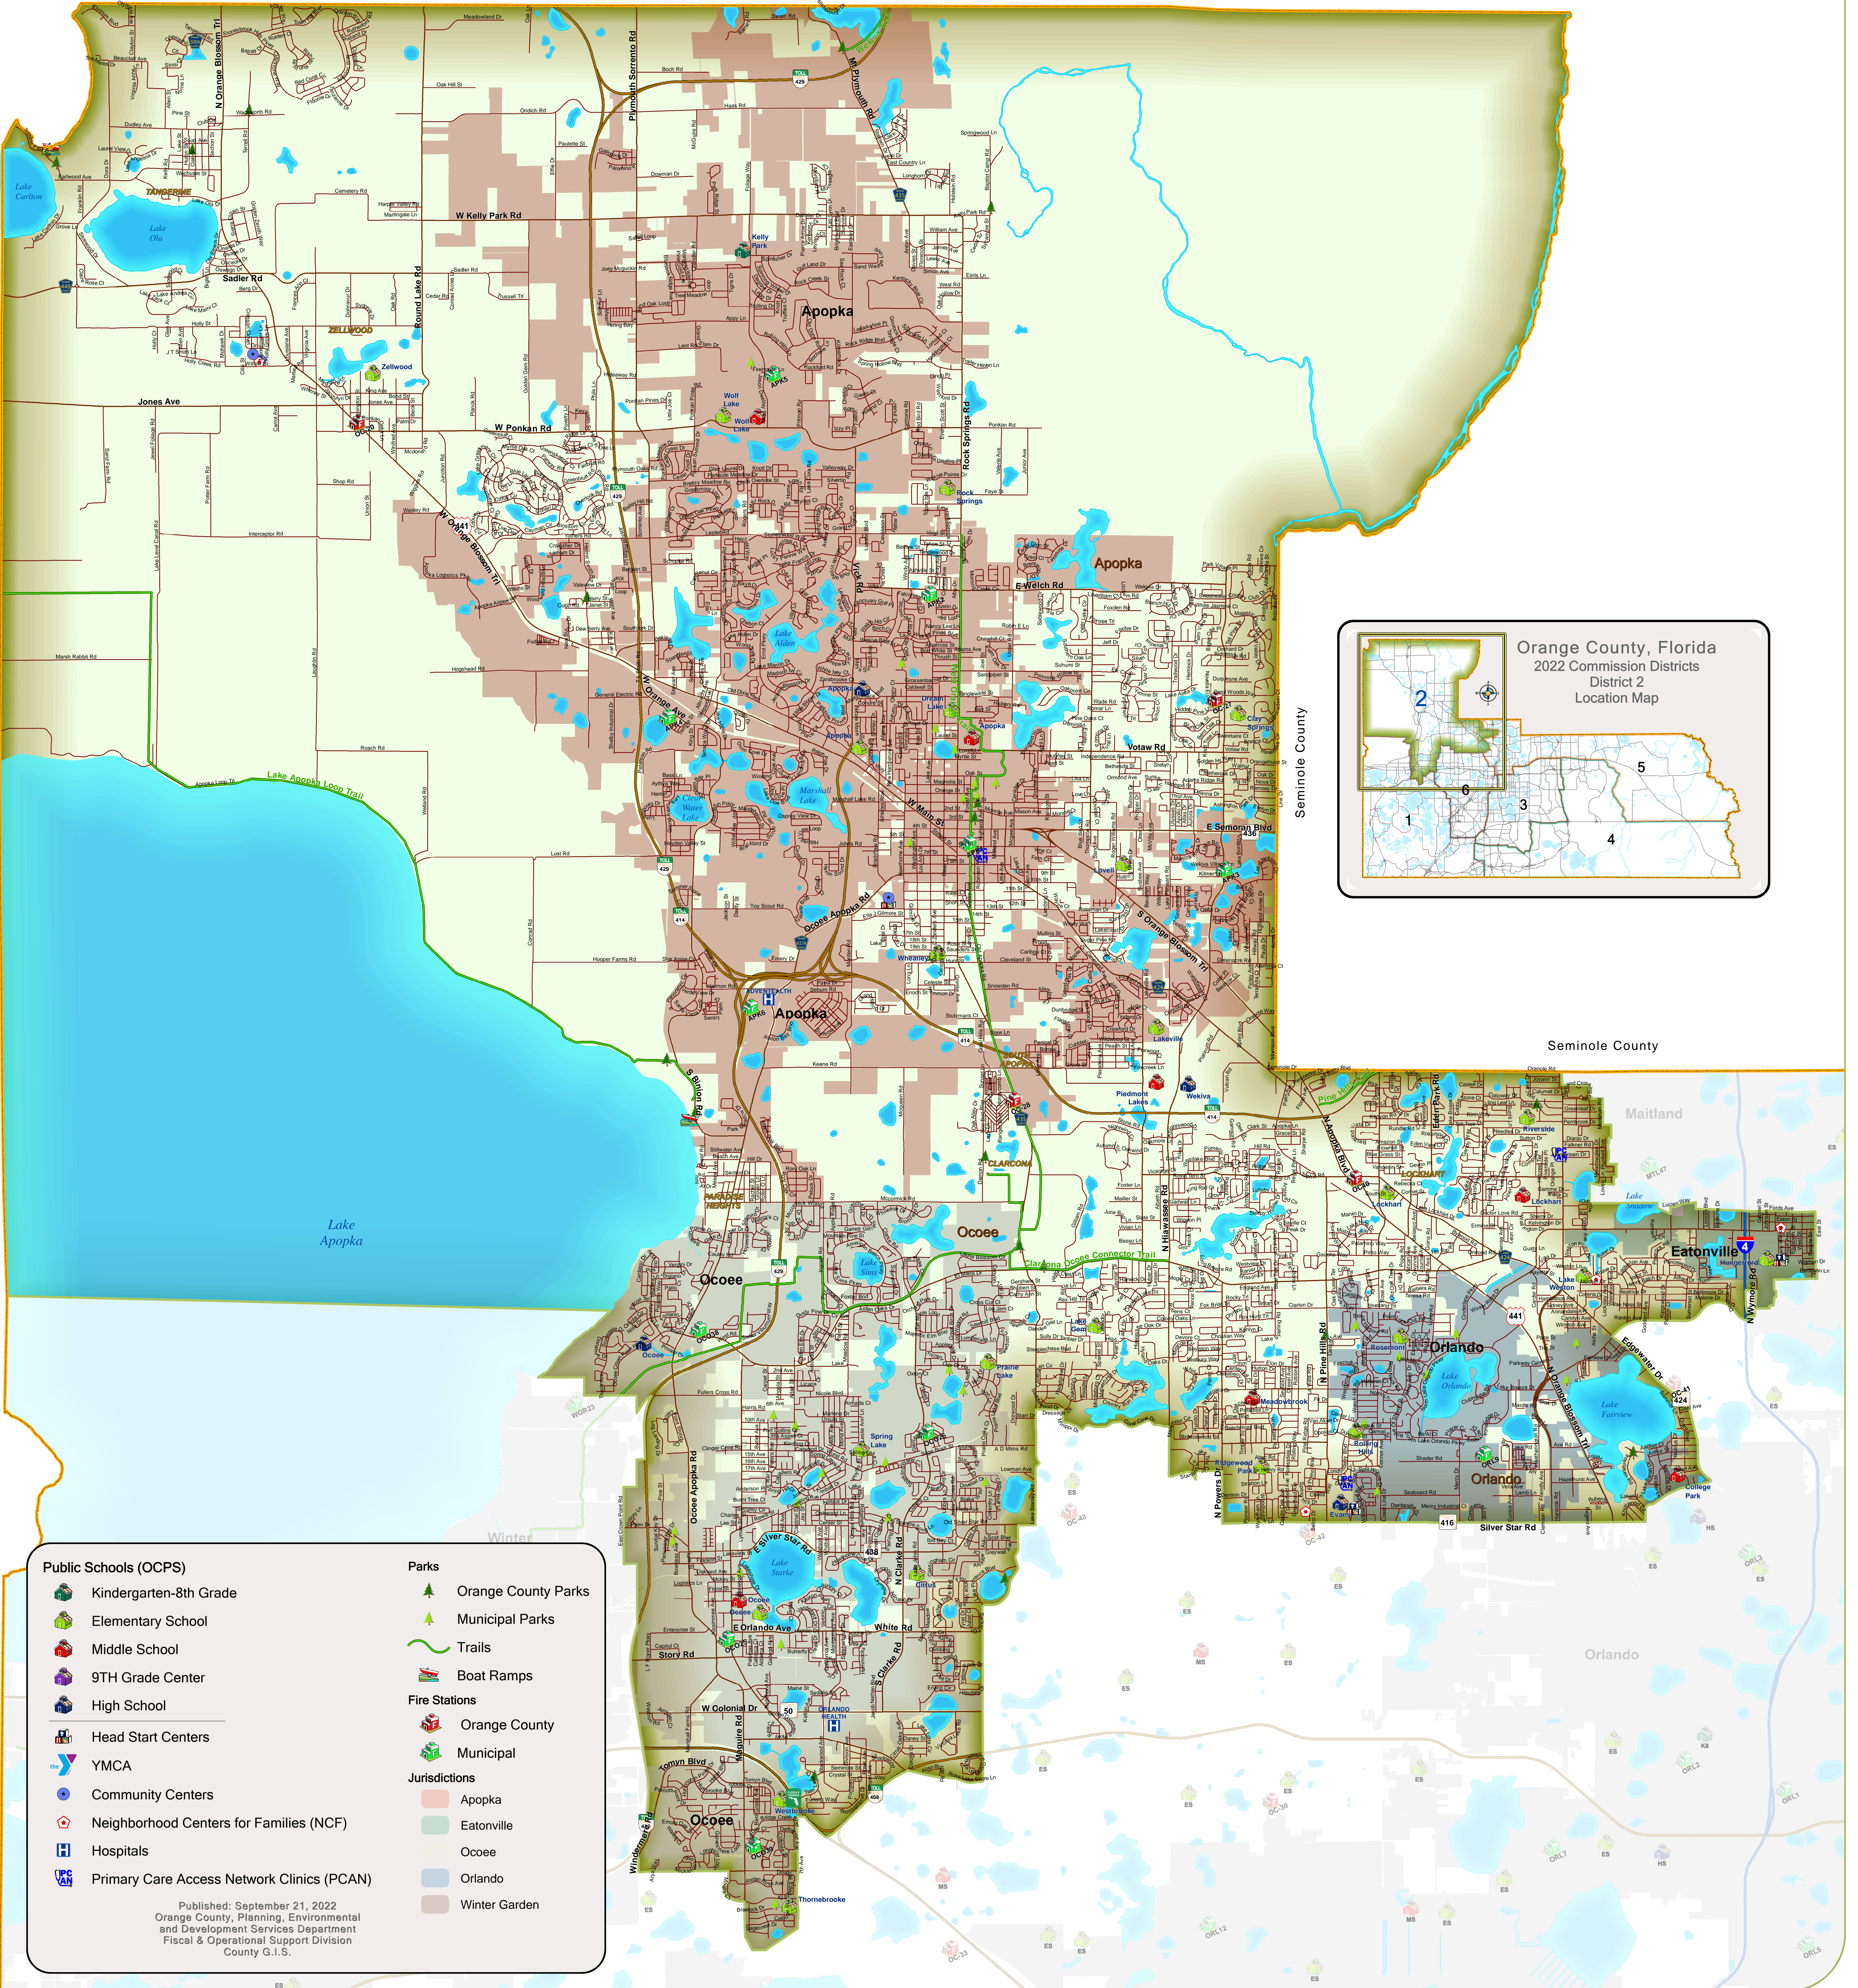

Orange County Florida 2022 Commission District 2

Lake County

- | | |
|---|--|
| <p>Public Schools (OCPS)</p> <ul style="list-style-type: none"> Kindergarten-8th Grade Elementary School Middle School 9TH Grade Center High School Head Start Centers YMCA Community Centers Neighborhood Centers for Families (NCF) Hospitals Primary Care Access Network Clinics (PCAN) | <p>Parks</p> <ul style="list-style-type: none"> Orange County Parks Municipal Parks Trails Boat Ramps <p>Fire Stations</p> <ul style="list-style-type: none"> Orange County Municipal <p>Jurisdictions</p> <ul style="list-style-type: none"> Apopka Eatonville Ocoee Orlando Winter Garden |
|---|--|

Published: September 21, 2022
Orange County, Planning, Environmental
and Development Services Department
Fiscal & Operational Support Division
County G.I.S.