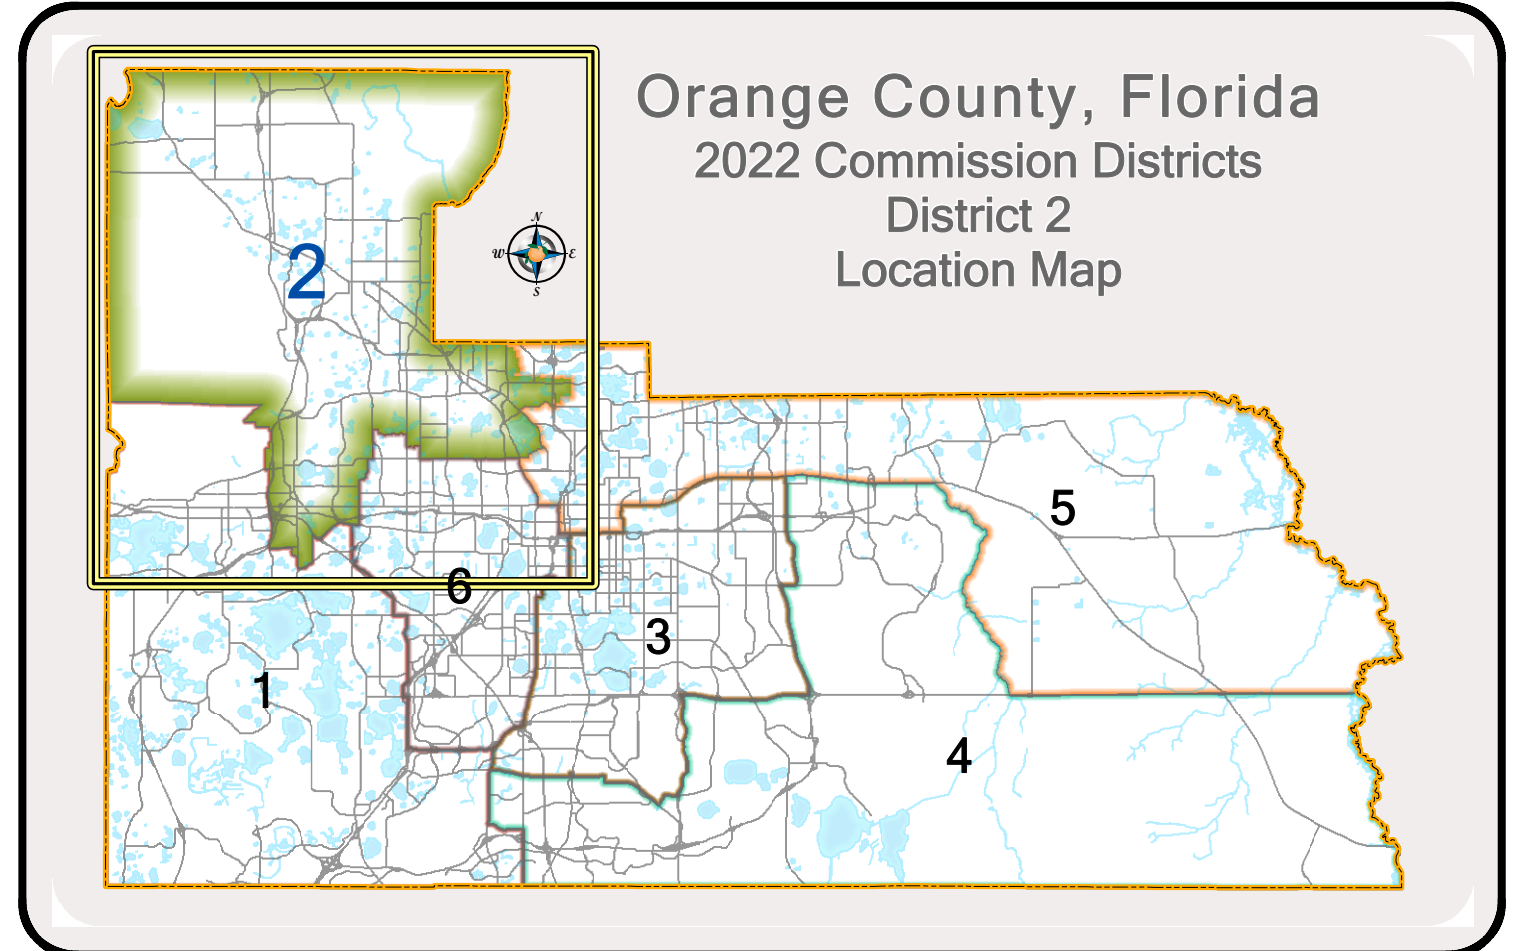

Orange County Florida 2022 Commission District 2

Lake County

- | | |
|---|--|
| <p>Public Schools (OCPS)</p> <ul style="list-style-type: none"> Kindergarten-8th Grade Elementary School Middle School 9TH Grade Center High School Head Start Centers YMCA Community Centers Neighborhood Centers for Families (NCF) Hospitals Primary Care Access Network Clinics (PCAN) | <p>Parks</p> <ul style="list-style-type: none"> Orange County Parks Municipal Parks Trails Boat Ramps <p>Fire Stations</p> <ul style="list-style-type: none"> Orange County Municipal <p>Jurisdictions</p> <ul style="list-style-type: none"> Apopka Eatonville Ocoee Orlando Winter Garden |
|---|--|